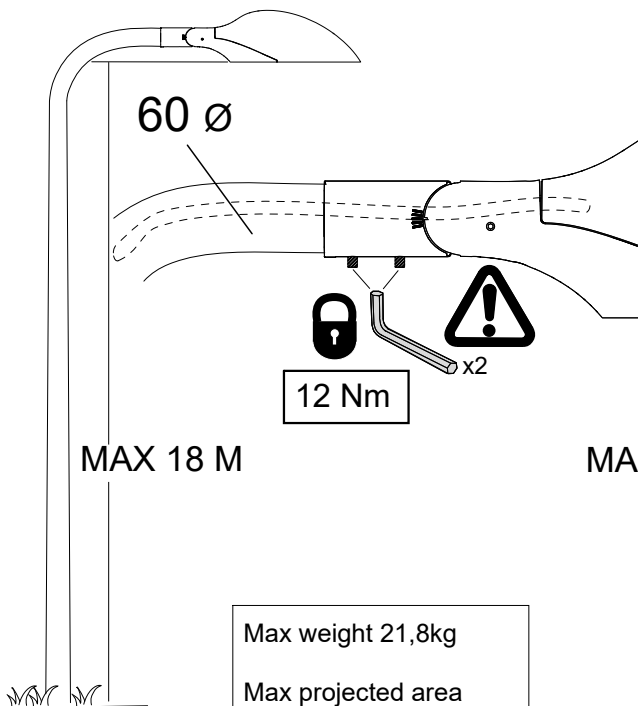

## Vialume 2

Max weight 21,8kg  
 Max projected area  
 From below 0,28m<sup>2</sup>  
 From the side 0,122m<sup>2</sup>

(S) Ljuskälla och drivdon ska enbart bytas ut av tillverkaren eller dess utsedd person.  
 (GB) The light source and control gear shall only be replaced by the manufacturer or its designated person.