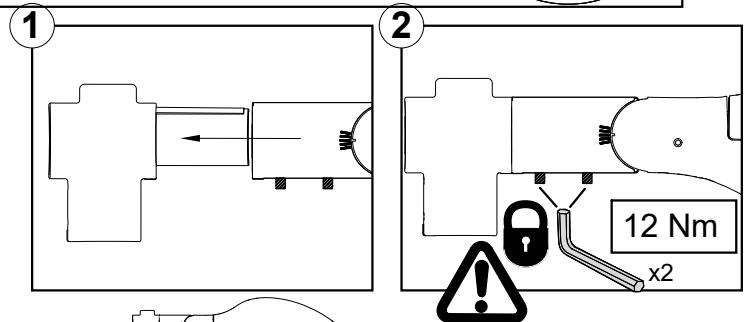

## Vialume 2

Max weight 21,8kg  
 Max projected area  
 From below 0,28m<sup>2</sup>  
 From the side 0,122m<sup>2</sup>

(S) Ljuskälla och drivdon ska enbart bytas ut av tillverkaren eller dess utsedd person.  
 (GB) The light source and control gear shall only be replaced by the manufacturer or its designated person.