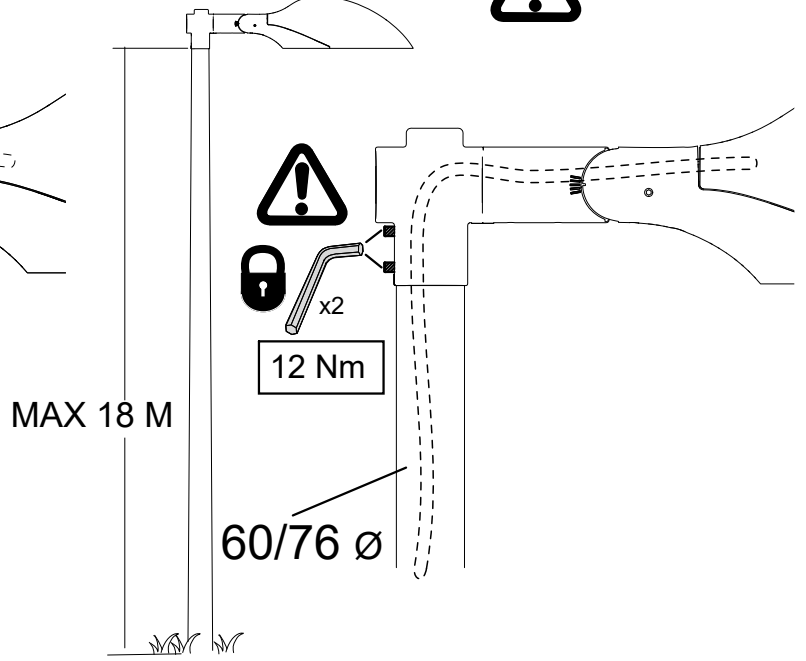

## Vialume 2

Max weight 21,8kg  
 Max projected area  
 From below 0,28m<sup>2</sup>  
 From the side 0,122m<sup>2</sup>

(S) Ljuskälla och drivdon ska enbart bytas ut av tillverkaren eller dess utsedd person.  
 (GB) The light source and control gear shall only be replaced by the manufacturer or its designated person.