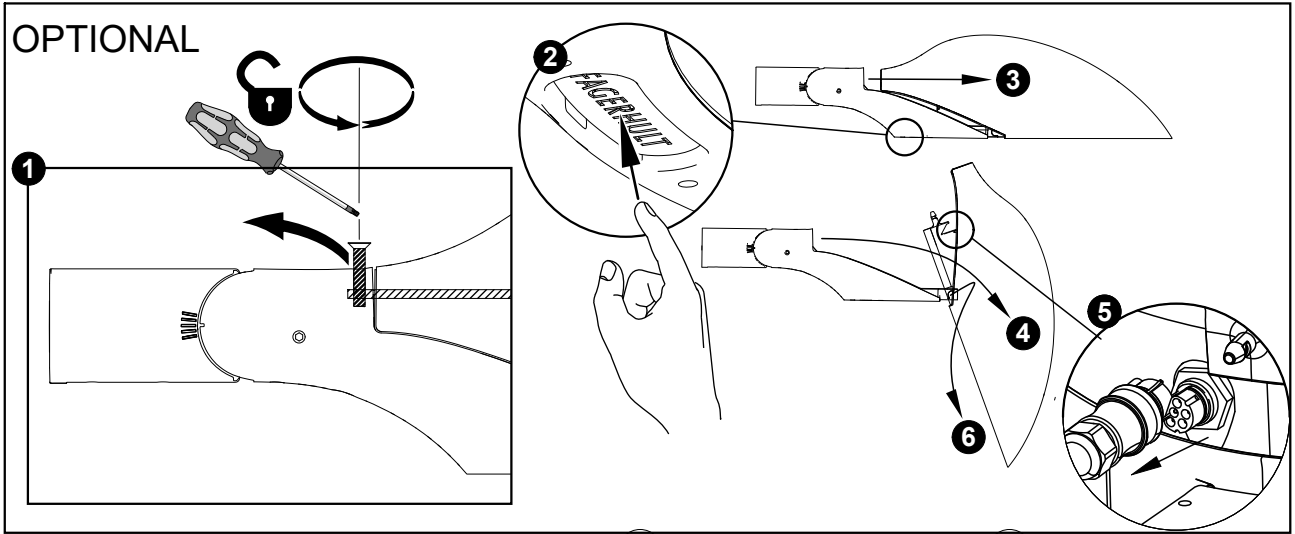

## Vialume 2

Max weight 21,8kg  
 Max projected area  
 From below 0,28m<sup>2</sup>  
 From the side 0,122m<sup>2</sup>

(S) Ljuskälla och drivdon ska enbart bytas ut av tillverkaren eller dess utsedd person.  
 (GB) The light source and control gear shall only be replaced by the manufacturer or its designated person.