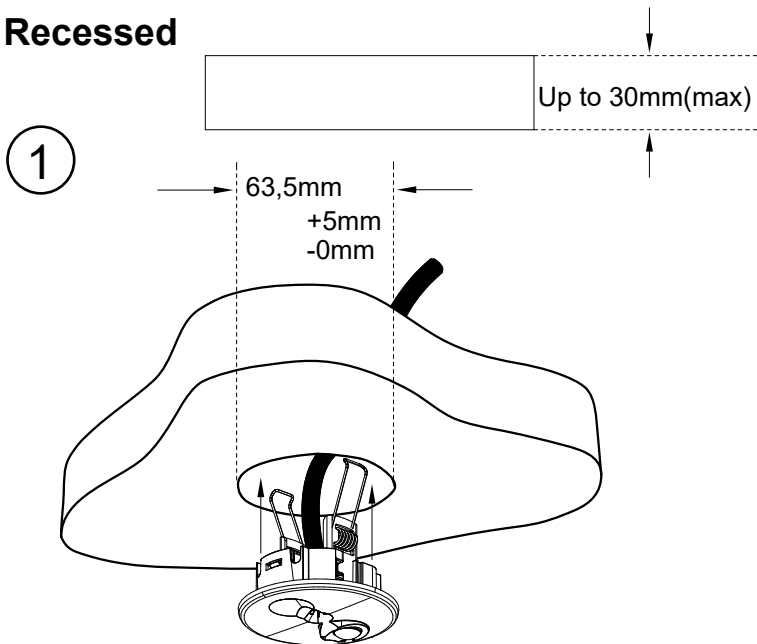

FAGERHULT

SE - 566 80 Habo

Organic Response Stand-alone sensor

Recessed

Suspended

FAGERHULT

SE - 566 80 Habo

Surface

Min 6mm
Max 32mm

ALT.

Stand alone box

Suspended

Surface

Stand alone BOX

Max 4 drivers connected to 1 Stand alone box

5426076 Utgåva/Edition 03