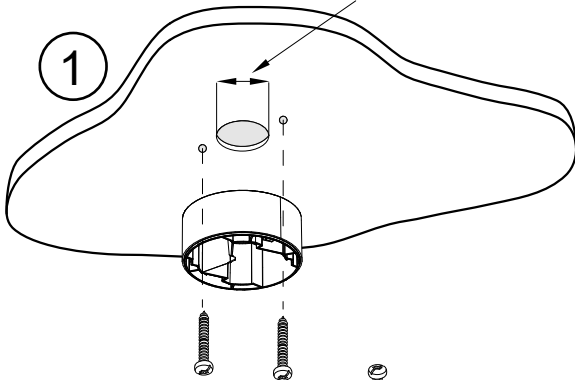

FAGERHULT

SE - 566 80 Habo

Organic Response Stand-alone sensor

Recessed

Suspended

FAGERHULT

SE - 566 80 Habo

Surface

Min 6mm
Max 32mm

ALT.

Stand alone box

Suspended

Surface

Stand alone BOX

Max 4 drivers connected to 1 Stand alone box

5426076 Utgåva/Edition 03