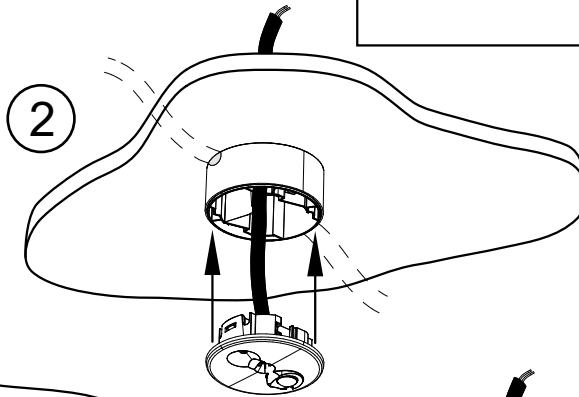

FAGERHULT

SE - 566 80 Habo

Organic Response Stand-alone sensor

Recessed

Suspended

FAGERHULT

SE - 566 80 Habo

Surface

Min 6mm
Max 32mm

ALT.

Stand alone box

Suspended

Surface

Stand alone BOX

Max 4 drivers connected to 1 Stand alone box

5426076 Utgåva/Edition 03