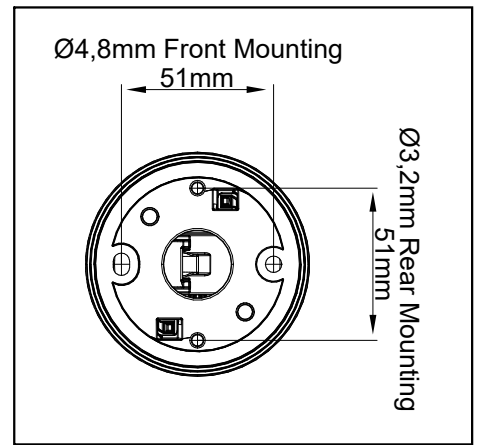

FAGERHULT

SE - 566 80 Habo

Organic Response Stand-alone sensor

Recessed

Suspended

FAGERHULT

SE - 566 80 Habo

Surface

Min 6mm
Max 32mm

ALT.

Stand alone box

Suspended

Surface

Stand alone BOX

Max 4 drivers connected to 1 Stand alone box

5426076 Utgåva/Edition 03