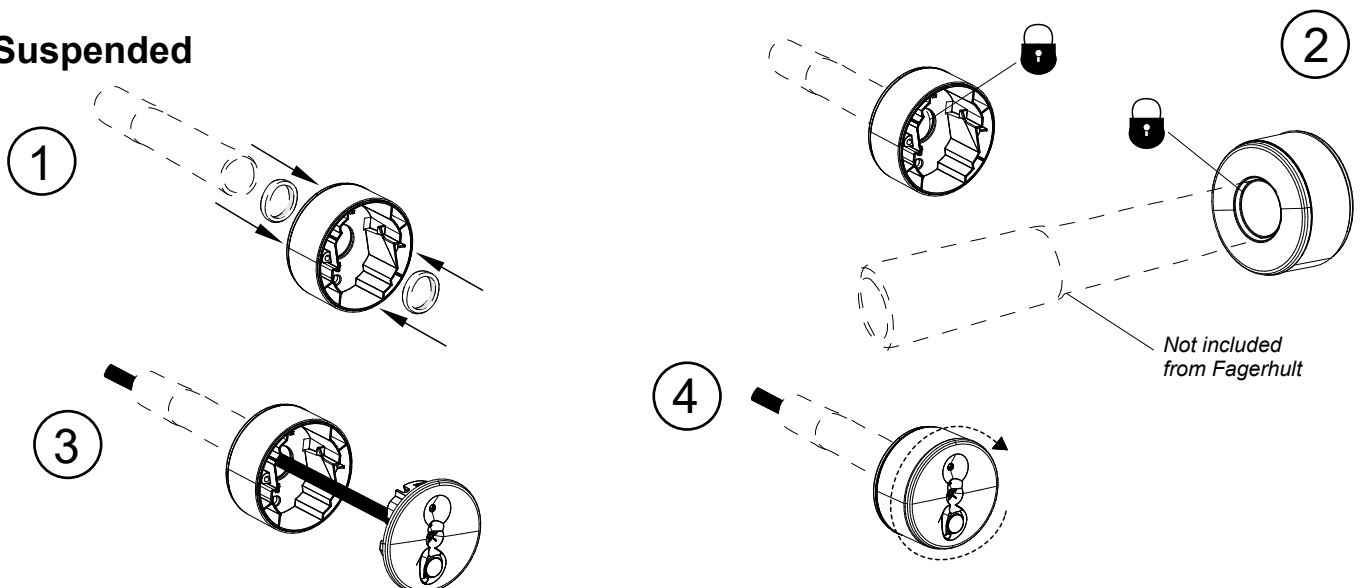

FAGERHULT

SE - 566 80 Habo

Organic Response Stand-alone sensor

Recessed

Suspended

FAGERHULT

SE - 566 80 Habo

Surface

Min 6mm
Max 32mm

ALT.

Stand alone box

Suspended

Surface

Stand alone BOX

Max 4 drivers connected to 1 Stand alone box

5426076 Utgåva/Edition 03