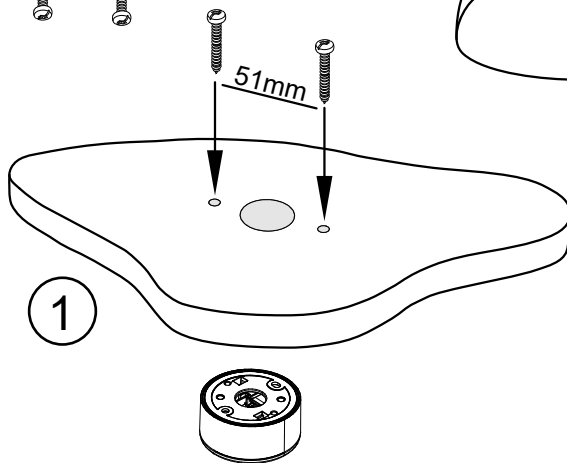

FAGERHULT

SE - 566 80 Habo

Organic Response Stand-alone sensor

Recessed

Suspended

FAGERHULT

SE - 566 80 Habo

Surface

Min 6mm
Max 32mm

ALT.

Stand alone box

Suspended

Surface

Stand alone BOX

Max 4 drivers connected to 1 Stand alone box

5426076 Utgåva/Edition 03