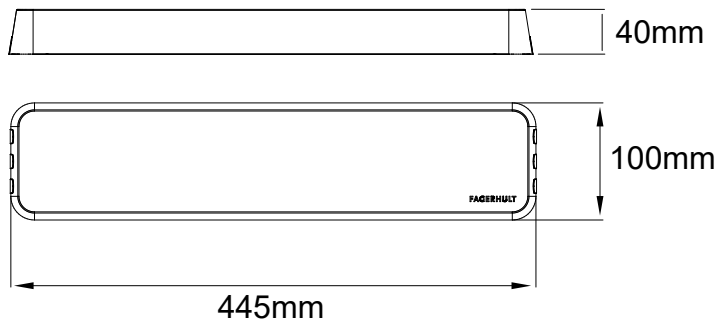

FAGERHULT

SE - 566 80 Habo

Organic Response Stand-alone sensor

Recessed

Suspended

FAGERHULT

SE - 566 80 Habo

Surface

Min 6mm
Max 32mm

ALT.

Stand alone box

Suspended

Surface

Stand alone BOX

Max 4 drivers connected to 1 Stand alone box

5426076 Utgåva/Edition 03