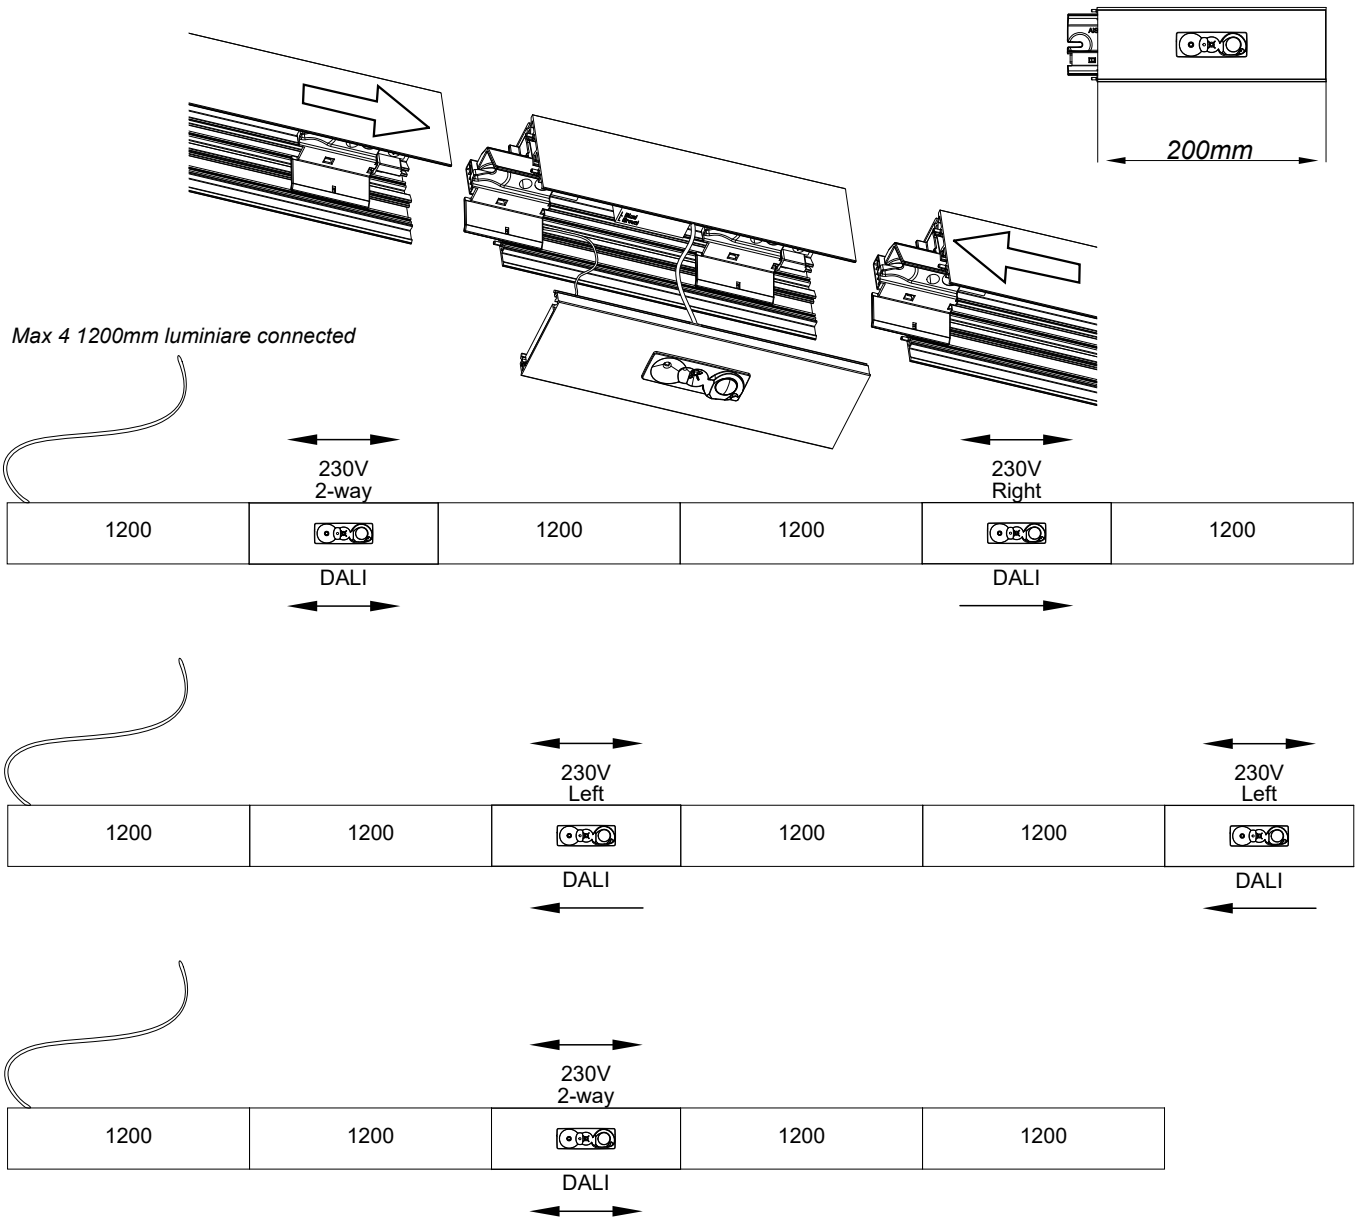

Notor 65 Organic Response Continuous unit

For connecting max. 4 Notor 65 DALI luminaires in continuous installation.
Connects DALI in both directions.

For connecting max. 4 Notor 65 DALI luminaires in continuous installation.
Connects DALI to the right and breaks DALI to the left.

For connecting max. 4 Notor 65 DALI luminaires in continuous installation.
Connects DALI to the left and breaks DALI to the right.

Manufactured by Fagerhult Sweden.
For UK market importer Fagerhult UK
33-34 Dolben Street, London, SE1 0UQ