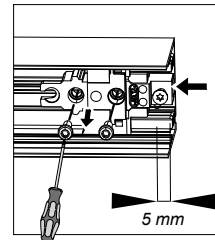

End in line

Ceiling