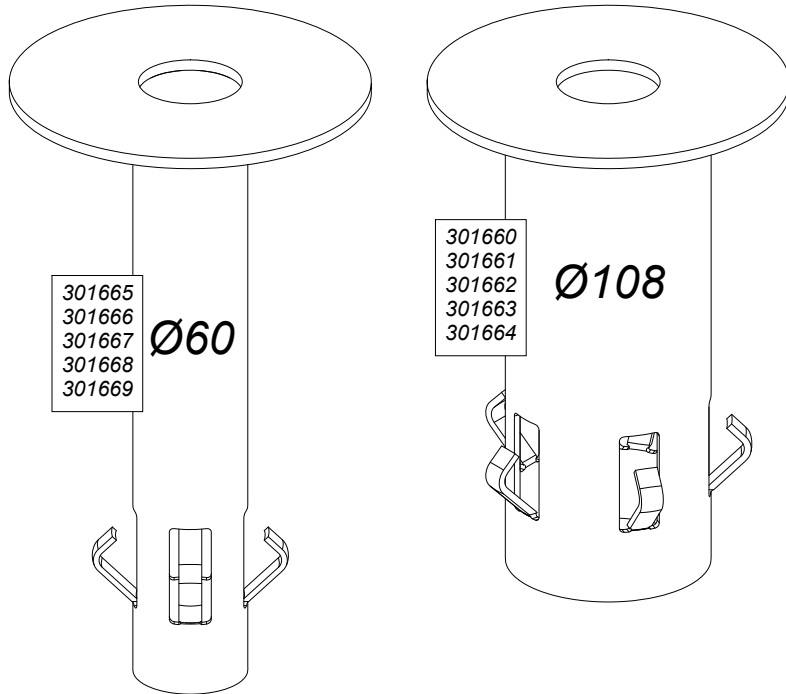

FAGERHULT

SE - 566 80 Habo

Multi-Tube 60/108

If you need to re-position, bend out the flaps before placing the tube back in the pole foundation

5440115 Utgåva/Edition 07

S Det är lämpligt att denna information överlämnas till användaren av anläggningen. **GB** It is appropriate that this information is passed on to the users of the installation.

301660/301665_Ø160 Plate

Screwkit 5439663

301661/301666_Ø170 Plate

Screwkit 5439665

Bracket dismounting: Choose a threaded hole positioned over the foundation

Bracket dismounting: Choose a threaded hole positioned over the foundation

301662/301667_Ø180 Plate

Screwkit 5439666

301663/301668_Ø190 Plate

Screwkit 5439667 (Ø60)

Screwkit 5441188 (Ø108)

Bracket dismounting: Choose a threaded hole positioned over the foundation

Bracket dismounting: Choose a threaded hole positioned over the foundation

301664/301669_Ø240 Plate

Screwkit 5439668

Bracket dismounting: Choose a threaded hole positioned over the foundation