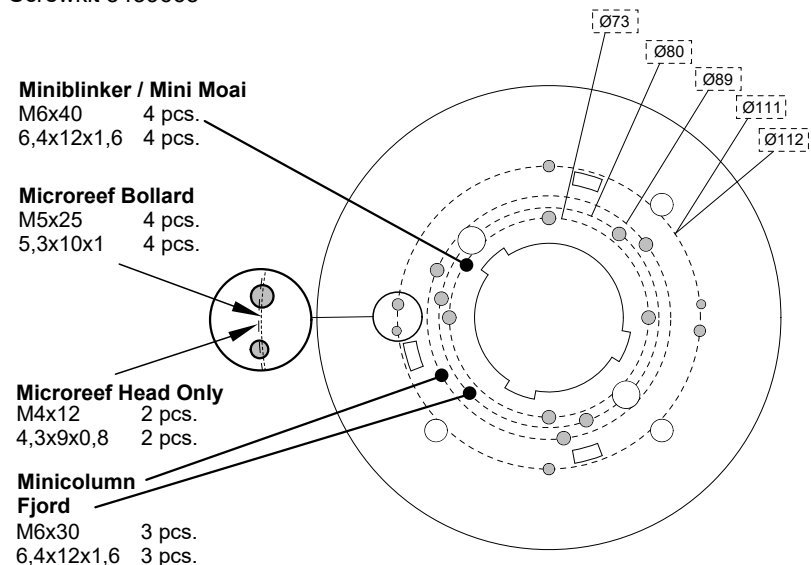

FAGERHULT

SE - 566 80 Habo

Multi-Tube 60/108

If you need to re-position, bend out the flaps before placing the tube back in the pole foundation

5440115 Utgåva/Edition 07

S Det är lämpligt att denna information överlämnas till användaren av anläggningen. **GB** It is appropriate that this information is passed on to the users of the installation.

301660/301665_Ø160 Plate

Screwkit 5439663

301661/301666_Ø170 Plate

Screwkit 5439665

Bracket dismounting: Choose a threaded hole positioned over the foundation

Bracket dismounting: Choose a threaded hole positioned over the foundation

301662/301667_Ø180 Plate

Screwkit 5439666

301663/301668_Ø190 Plate

Screwkit 5439667 (Ø60)

Screwkit 5441188 (Ø108)

Bracket dismounting: Choose a threaded hole positioned over the foundation

Bracket dismounting: Choose a threaded hole positioned over the foundation

301664/301669_Ø240 Plate

Screwkit 5439668

Bracket dismounting: Choose a threaded hole positioned over the foundation