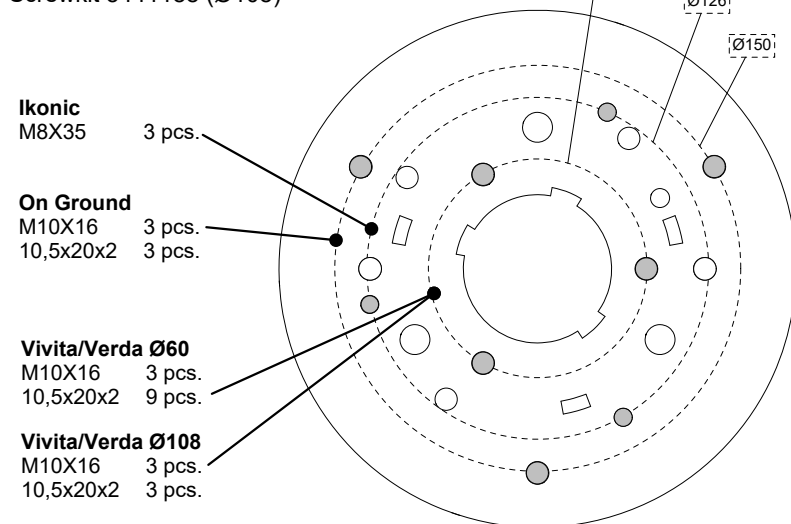

FAGERHULT

SE - 566 80 Habo

Multi-Tube 60/108

If you need to re-position, bend out the flaps before placing the tube back in the pole foundation

5440115 Utgåva/Edition 07

S Det är lämpligt att denna information överlämnas till användaren av anläggningen. **GB** It is appropriate that this information is passed on to the users of the installation.

301660/301665_Ø160 Plate

Screwkit 5439663

301661/301666_Ø170 Plate

Screwkit 5439665

Bracket dismounting: Choose a threaded hole positioned over the foundation

Bracket dismounting: Choose a threaded hole positioned over the foundation

301662/301667_Ø180 Plate

Screwkit 5439666

301663/301668_Ø190 Plate

Screwkit 5439667 (Ø60)

Screwkit 5441188 (Ø108)

Bracket dismounting: Choose a threaded hole positioned over the foundation

Bracket dismounting: Choose a threaded hole positioned over the foundation

301664/301669_Ø240 Plate

Screwkit 5439668

Bracket dismounting: Choose a threaded hole positioned over the foundation