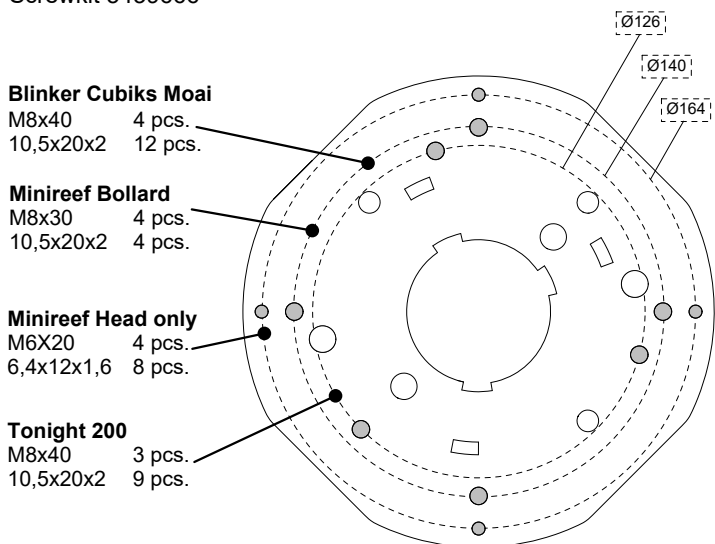

FAGERHULT

SE - 566 80 Habo

Multi-Tube 60/108

If you need to re-position, bend out the flaps before placing the tube back in the pole foundation

5440115 Utgåva/Edition 07

S Det är lämpligt att denna information överlämnas till användaren av anläggningen. **GB** It is appropriate that this information is passed on to the users of the installation.

301660/301665_Ø160 Plate

Screwkit 5439663

301661/301666_Ø170 Plate

Screwkit 5439665

Bracket dismounting: Choose a threaded hole positioned over the foundation

Bracket dismounting: Choose a threaded hole positioned over the foundation

301662/301667_Ø180 Plate

Screwkit 5439666

301663/301668_Ø190 Plate

Screwkit 5439667 (Ø60)

Screwkit 5441188 (Ø108)

Bracket dismounting: Choose a threaded hole positioned over the foundation

Bracket dismounting: Choose a threaded hole positioned over the foundation