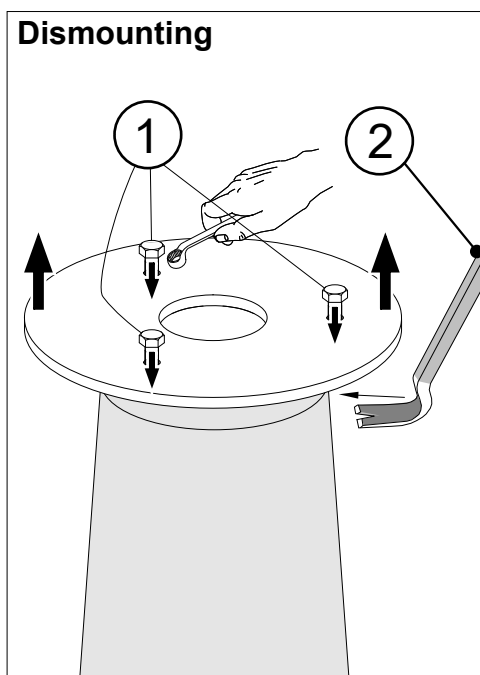

FAGERHULT

SE - 566 80 Habo

Multi-Tube 60/108

If you need to re-position, bend out the flaps before placing the tube back in the pole foundation

5440115 Utgåva/Edition 07

S Det är lämpligt att denna information överlämnas till användaren av anläggningen. **GB** It is appropriate that this information is passed on to the users of the installation.

301660/301665_Ø160 Plate

Screwkit 5439663

301661/301666_Ø170 Plate

Screwkit 5439665

Bracket dismounting: Choose a threaded hole positioned over the foundation

Bracket dismounting: Choose a threaded hole positioned over the foundation

301662/301667_Ø180 Plate

Screwkit 5439666

301663/301668_Ø190 Plate

Screwkit 5439667 (Ø60)

Screwkit 5441188 (Ø108)

Bracket dismounting: Choose a threaded hole positioned over the foundation

Bracket dismounting: Choose a threaded hole positioned over the foundation

301664/301669_Ø240 Plate

Screwkit 5439668

Bracket dismounting: Choose a threaded hole positioned over the foundation