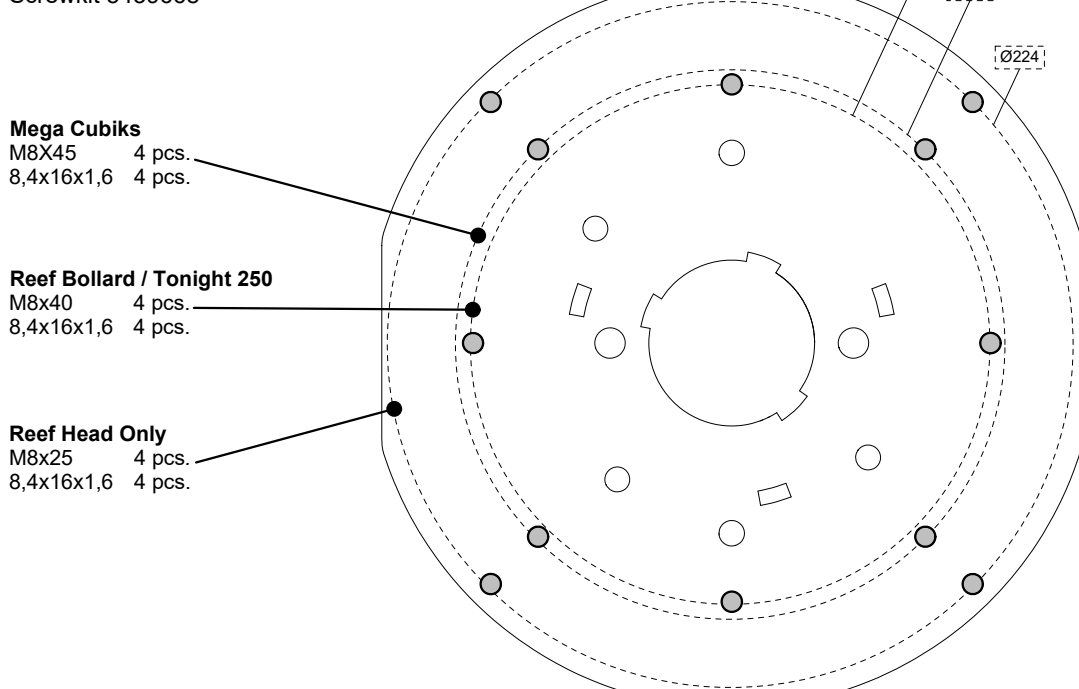

FAGERHULT

SE - 566 80 Habo

Multi-Tube 60/108

If you need to re-position, bend out the flaps before placing the tube back in the pole foundation

5440115 Utgåva/Edition 07

S Det är lämpligt att denna information överlämnas till användaren av anläggningen. **GB** It is appropriate that this information is passed on to the users of the installation.

301662/301667_Ø180 Plate

Screwkit 5439666

301663/301668_Ø190 Plate

Screwkit 5439667 (Ø60)

Screwkit 5441188 (Ø108)

Bracket dismounting: Choose a threaded hole positioned over the foundation

Bracket dismounting: Choose a threaded hole positioned over the foundation

301664/301669_Ø240 Plate

Screwkit 5439668

Bracket dismounting: Choose a threaded hole positioned over the foundation