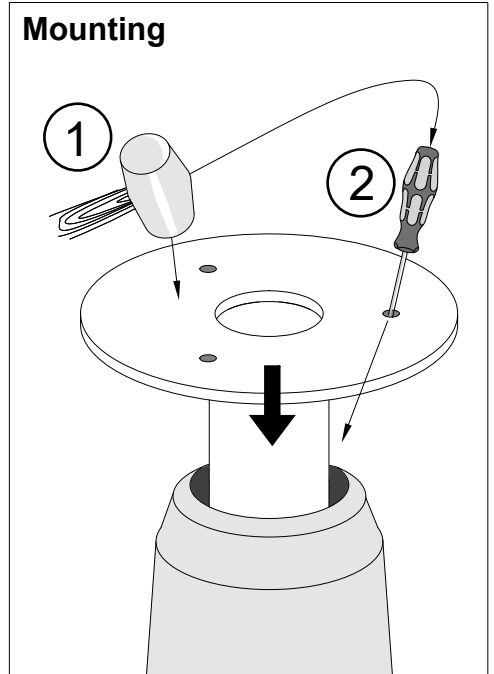

FAGERHULT

SE - 566 80 Habo

Multi-Tube 60/108

If you need to re-position, bend out the flaps before placing the tube back in the pole foundation

5440115 Utgåva/Edition 07

S Det är lämpligt att denna information överlämnas till användaren av anläggningen. **GB** It is appropriate that this information is passed on to the users of the installation.

301660/301665_Ø160 Plate

Screwkit 5439663

301661/301666_Ø170 Plate

Screwkit 5439665

Bracket dismounting: Choose a threaded hole positioned over the foundation

Bracket dismounting: Choose a threaded hole positioned over the foundation

301662/301667_Ø180 Plate

Screwkit 5439666

301663/301668_Ø190 Plate

Screwkit 5439667 (Ø60)

Screwkit 5441188 (Ø108)

Bracket dismounting: Choose a threaded hole positioned over the foundation

Bracket dismounting: Choose a threaded hole positioned over the foundation

301664/301669_Ø240 Plate

Screwkit 5439668

Bracket dismounting: Choose a threaded hole positioned over the foundation