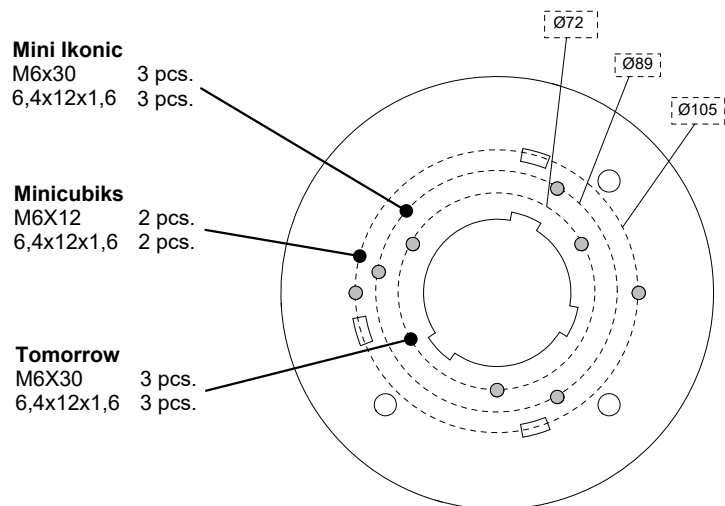

FAGERHULT

SE - 566 80 Habo

Multi-Tube 60/108

If you need to re-position, bend out the flaps before placing the tube back in the pole foundation

5440115 Utgåva/Edition 07

S Det är lämpligt att denna information överlämnas till användaren av anläggningen. **GB** It is appropriate that this information is passed on to the users of the installation.

301660/301665_Ø160 Plate

Screwkit 5439663

301661/301666_Ø170 Plate

Screwkit 5439665

Bracket dismounting: Choose a threaded hole positioned over the foundation

Bracket dismounting: Choose a threaded hole positioned over the foundation

301662/301667_Ø180 Plate

Screwkit 5439666

301663/301668_Ø190 Plate

Screwkit 5439667 (Ø60)

Screwkit 5441188 (Ø108)

Bracket dismounting: Choose a threaded hole positioned over the foundation

Bracket dismounting: Choose a threaded hole positioned over the foundation

301664/301669_Ø240 Plate

Screwkit 5439668

Bracket dismounting: Choose a threaded hole positioned over the foundation