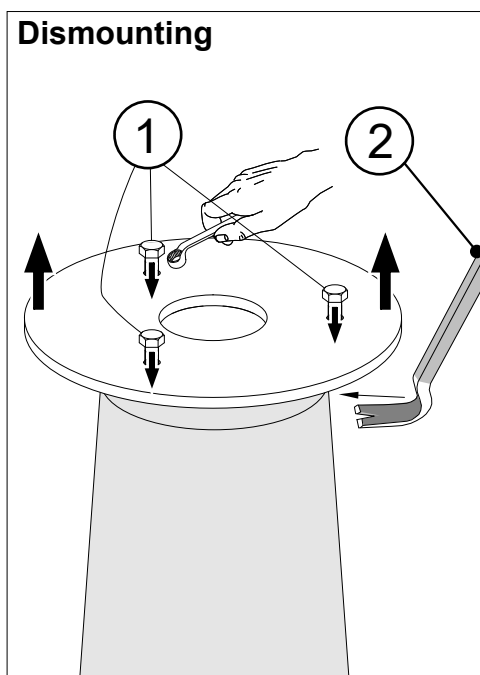

FAGERHULT

SE - 566 80 Habo

Multi-Tube 60/108

If you need to re-position, bend out the flaps before placing the tube back in the pole foundation

5440115 Utgåva/Edition 06

S Det är lämpligt att denna information överlämnas till användaren av anläggningen.

GB It is appropriate that this information is passed on to the users of the installation.

301660/301665_Ø160 Plate

Screwkit 5439663

301661/301666_Ø170 Plate

Screwkit 5439665

Bracket dismounting: Choose a threaded hole positioned over the foundation

Bracket dismounting: Choose a threaded hole positioned over the foundation

301662/301667_Ø180 Plate

Screwkit 5439666

301663/301668_Ø190 Plate

Screwkit 5439667 (Ø60)

Screwkit 5441188 (Ø108)

Bracket dismounting: Choose a threaded hole positioned over the foundation