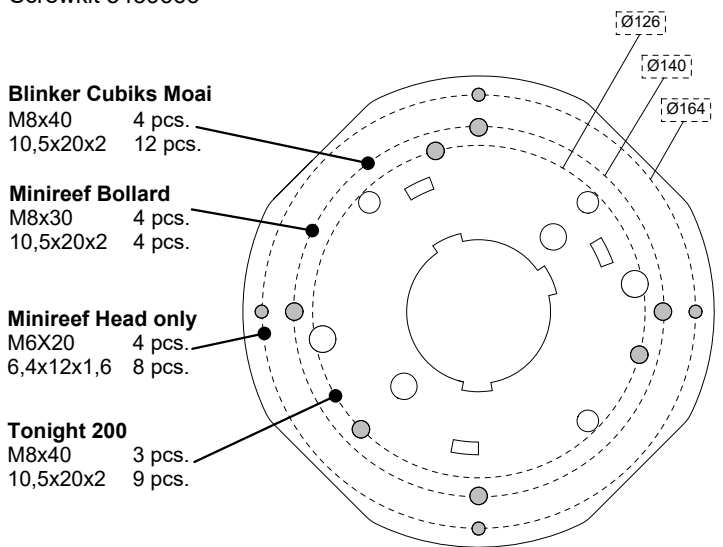

FAGERHULT

SE - 566 80 Habo

Multi-Tube 60/108

If you need to re-position, bend out the flaps before placing the tube back in the pole foundation

5440115 Utgåva/Edition 06

S Det är lämpligt att denna information överlämnas till användaren av anläggningen.

GB It is appropriate that this information is passed on to the users of the installation.

301660/301665_Ø160 Plate

Screwkit 5439663

301661/301666_Ø170 Plate

Screwkit 5439665

Bracket dismounting: Choose a threaded hole positioned over the foundation

Bracket dismounting: Choose a threaded hole positioned over the foundation

301662/301667_Ø180 Plate

Screwkit 5439666

301663/301668_Ø190 Plate

Screwkit 5439667 (Ø60)

Screwkit 5441188 (Ø108)

Bracket dismounting: Choose a threaded hole positioned over the foundation