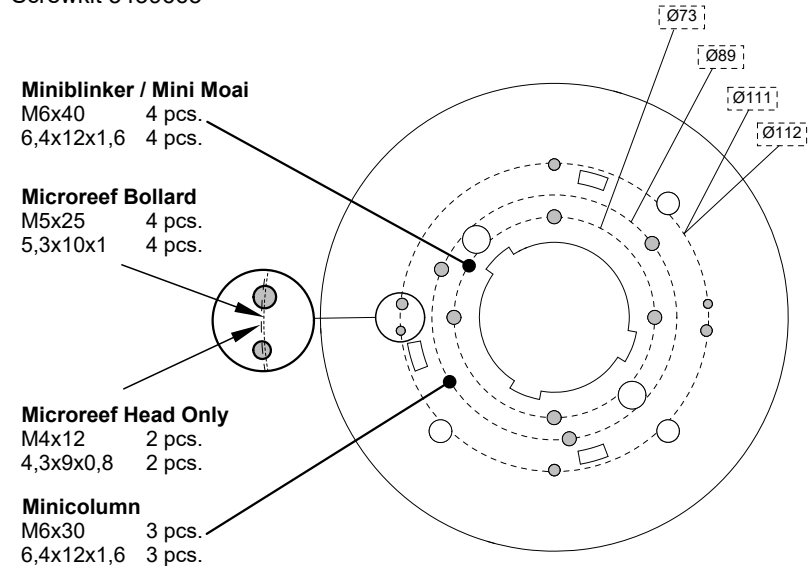

FAGERHULT

SE - 566 80 Habo

Multi-Tube 60/108

If you need to re-position, bend out the flaps before placing the tube back in the pole foundation

5440115 Utgåva/Edition 06

S Det är lämpligt att denna information överlämnas till användaren av anläggningen.

GB It is appropriate that this information is passed on to the users of the installation.

301660/301665_Ø160 Plate

Screwkit 5439663

301661/301666_Ø170 Plate

Screwkit 5439665

Bracket dismounting: Choose a threaded hole positioned over the foundation

Bracket dismounting: Choose a threaded hole positioned over the foundation

301662/301667_Ø180 Plate

Screwkit 5439666

301663/301668_Ø190 Plate

Screwkit 5439667 (Ø60)

Screwkit 5441188 (Ø108)

Bracket dismounting: Choose a threaded hole positioned over the foundation