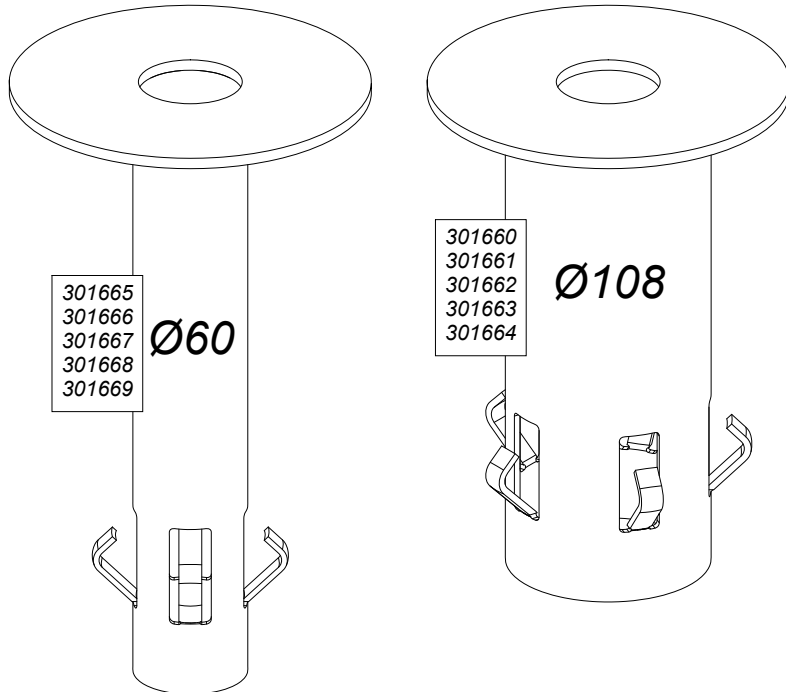

FAGERHULT

SE - 566 80 Habo

Multi-Tube 60/108

If you need to re-position, bend out the flaps before placing the tube back in the pole foundation

5440115 Utgåva/Edition 06

S Det är lämpligt att denna information överlämnas till användaren av anläggningen.

GB It is appropriate that this information is passed on to the users of the installation.

301660/301665_Ø160 Plate

Screwkit 5439663

301661/301666_Ø170 Plate

Screwkit 5439665

Bracket dismounting: Choose a threaded hole positioned over the foundation

Bracket dismounting: Choose a threaded hole positioned over the foundation

301662/301667_Ø180 Plate

Screwkit 5439666

301663/301668_Ø190 Plate

Screwkit 5439667 (Ø60)

Screwkit 5441188 (Ø108)

Bracket dismounting: Choose a threaded hole positioned over the foundation

Bracket dismounting: Choose a threaded hole positioned over the foundation

301664/301669_Ø240 Plate

Screwkit 5439668

Bracket dismounting: Choose a threaded hole positioned over the foundation