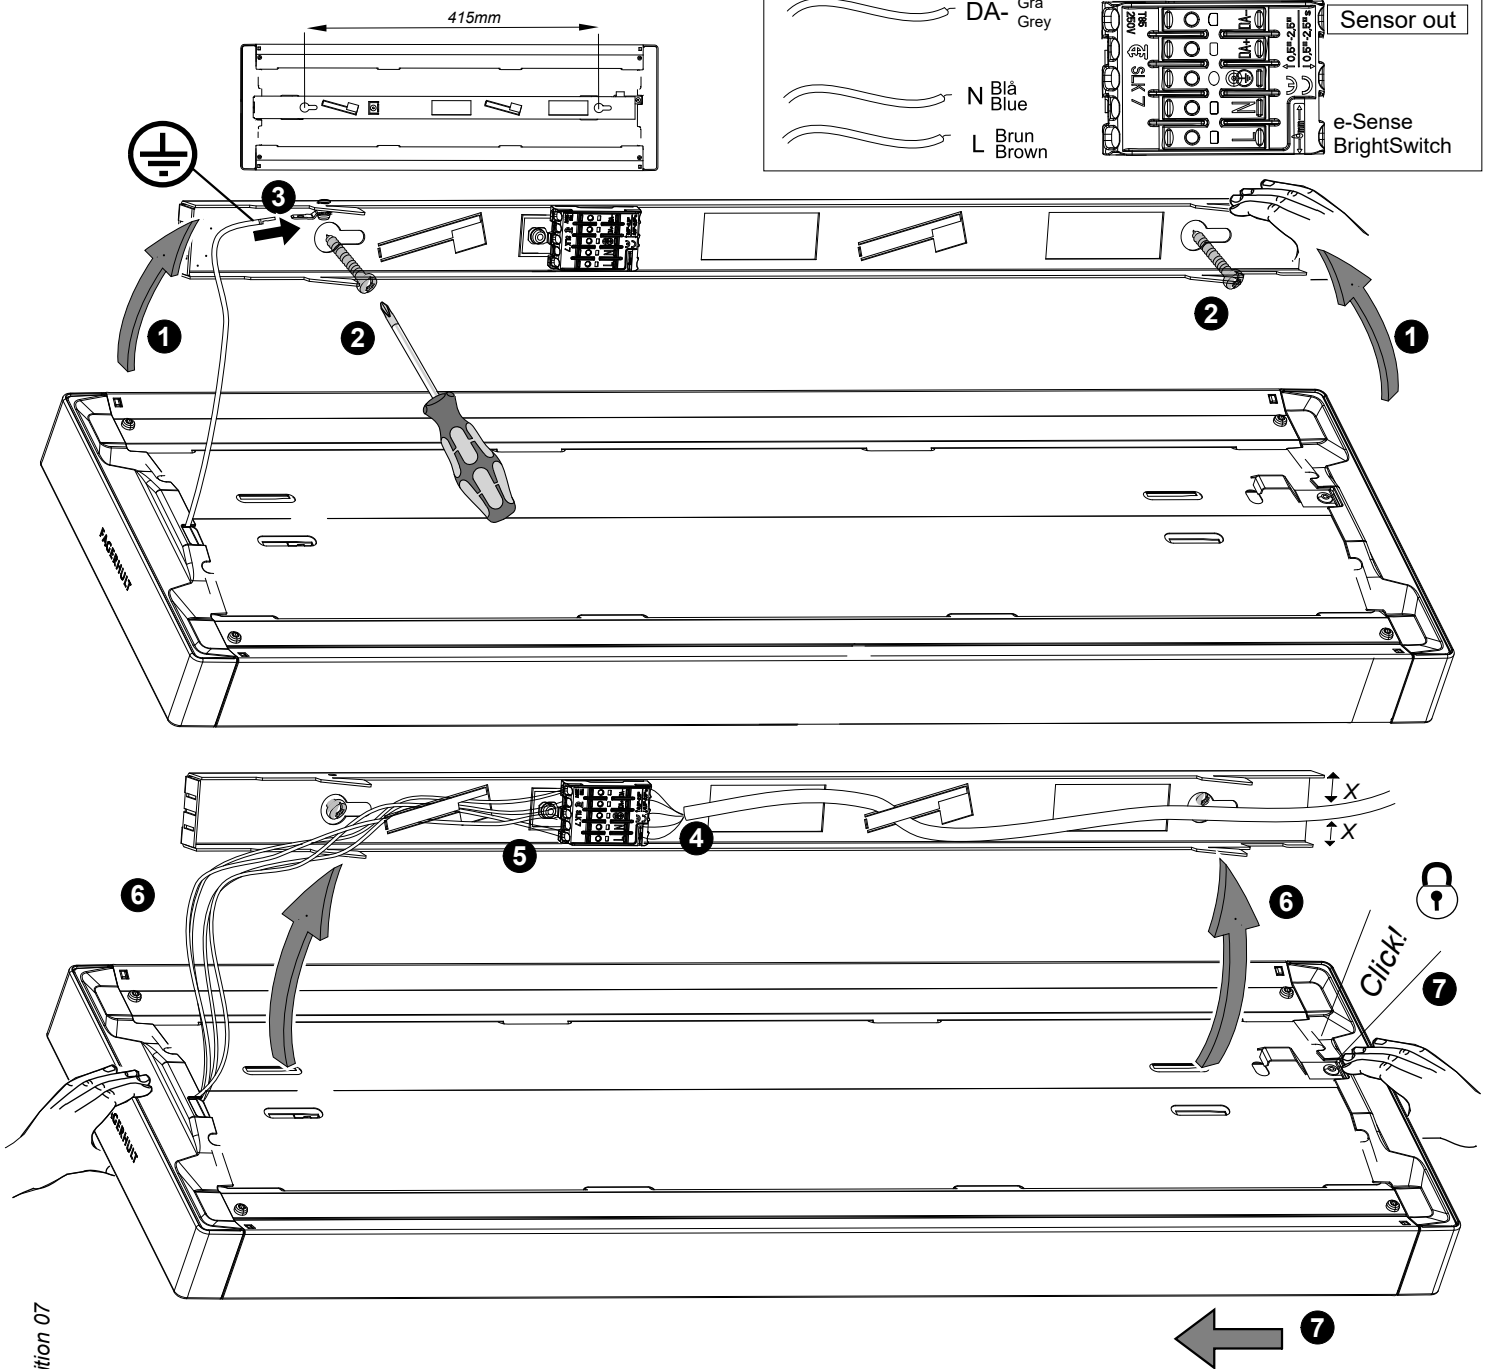

FAGERHULT

SE - 566 80 Habo

Dwide 600

5430263 Utgåva/Edition 07