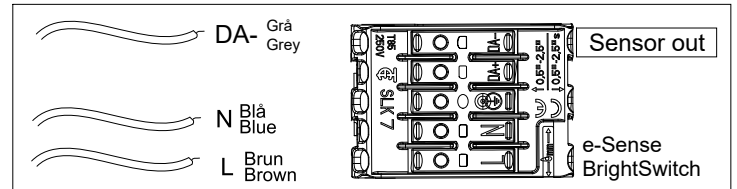

FAGERHULT

SE - 566 80 Habo

Dwide 600

5430263 Utgåva/Edition 07