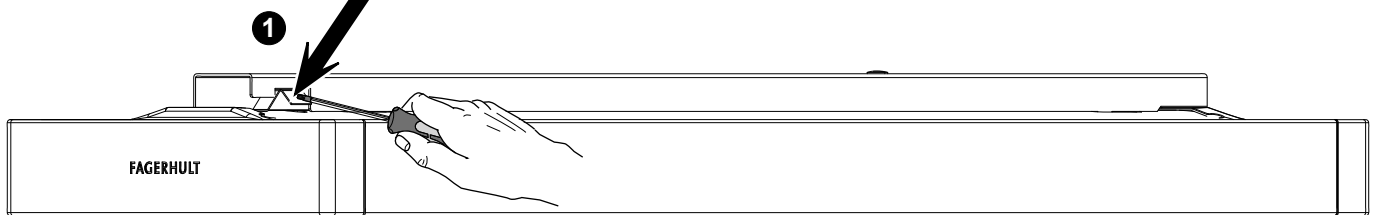

To remove the luminaire,
press spring